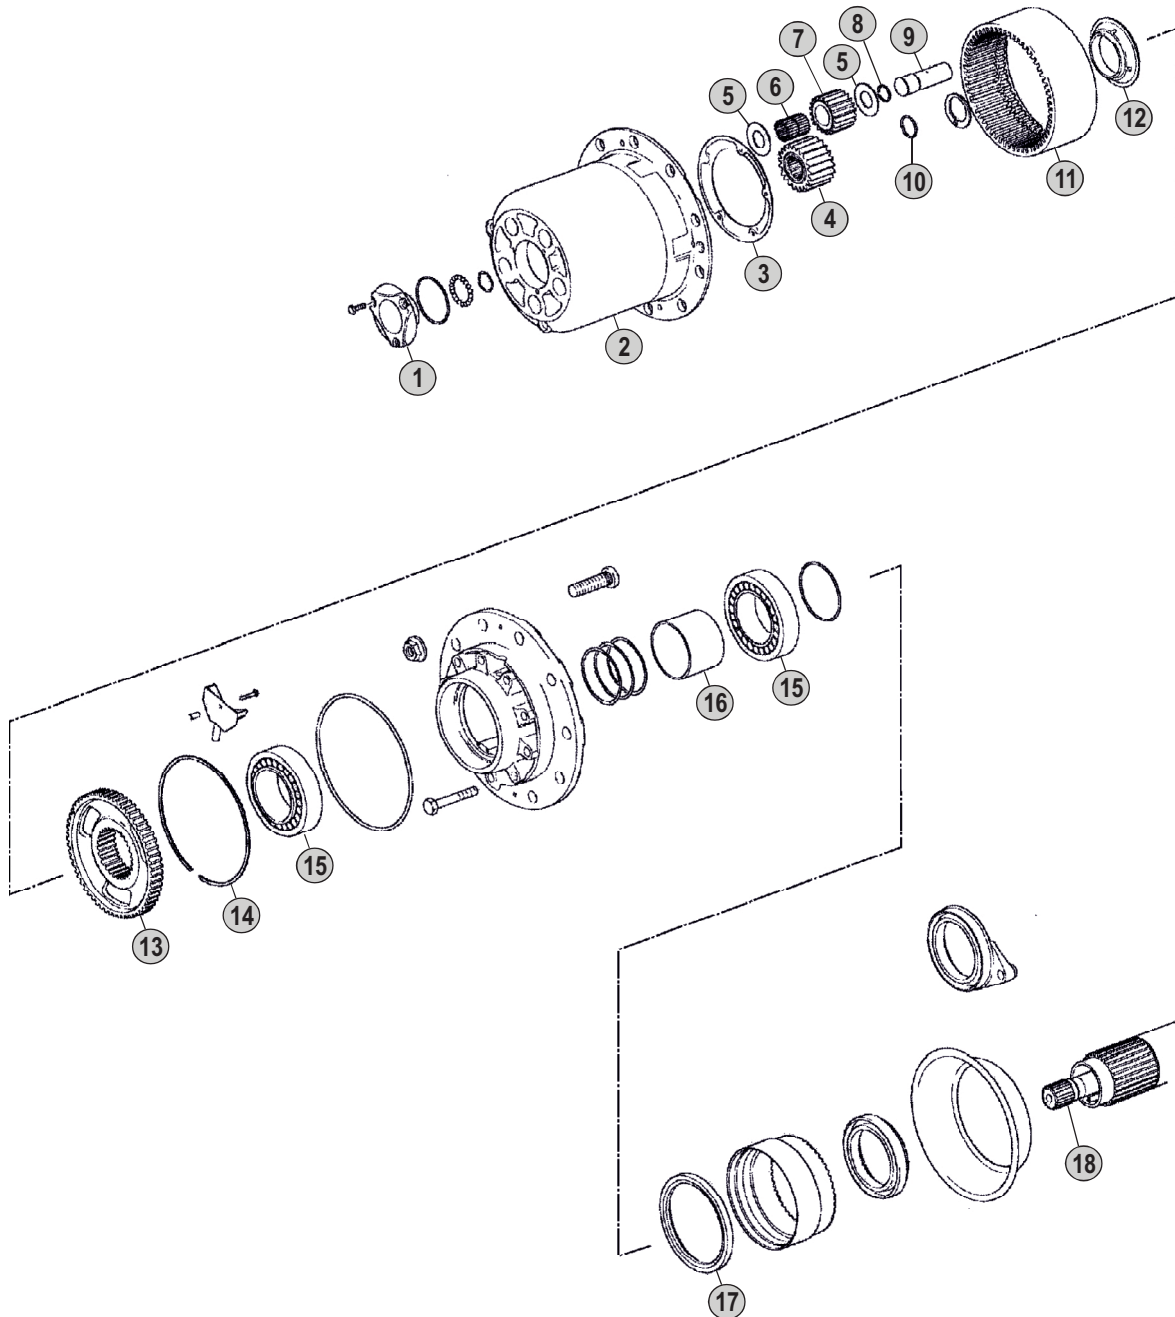

Adattabile a:
Suitable To:

SCANIA

Modelli/Mozzi/ Hubs/Models

AD1501P/1502P

(Hubs)

For Axles

RBP835 (Intermediate)

RP835 (Rear)

Models

Serie P-Serie R

P340 - P380 - P420 - P480 - P500 - P560 - P620

R340 - R380 - R420 - R480 - R500 - R560 - R620

K.N. LASTVOGNSGENBRUG
Second-hand trucks and spare parts