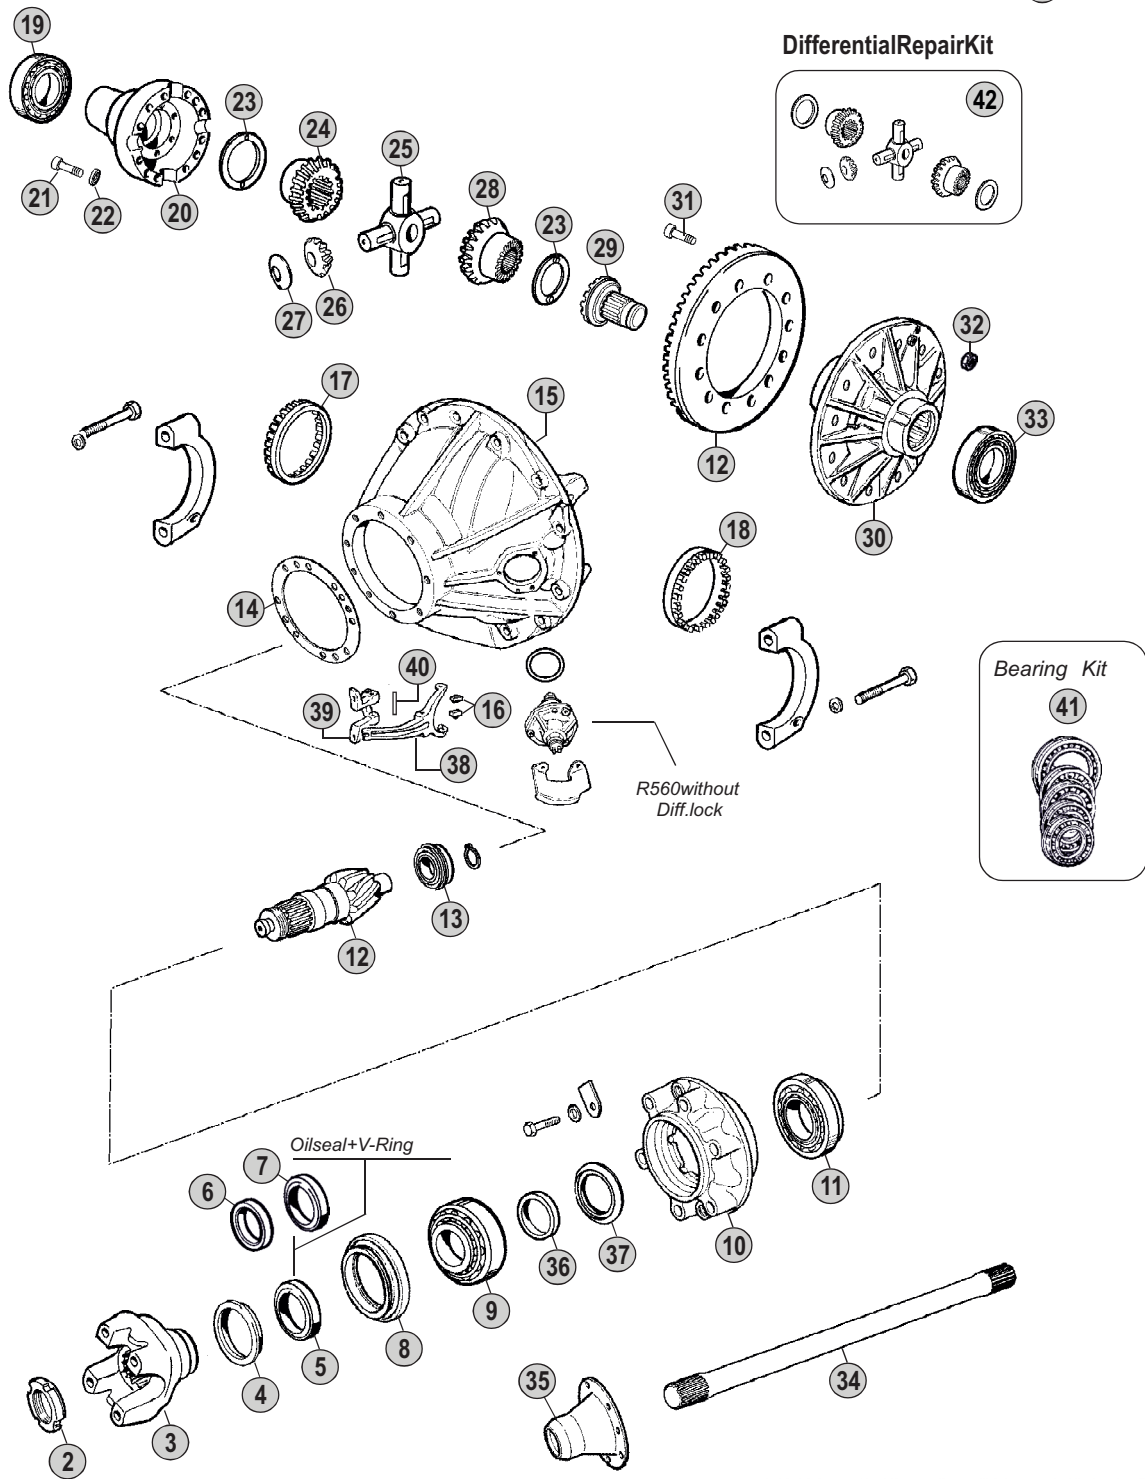

Adattabile a:
Suitable To:

SCANIA

ModelliAssale/ AxlesModels
R560-R660 (Rear)

RB660+ R660
RB662
Fortandemaxlesee
intermediateaxle
speed

R560
R660

DifferentialAssy

Models

Serie4-SerieP-SerieR

94 C- 94 D- 94 G- 94 L- 114 C- 114 G- 114 L- 124 C- 124 G- 124 L
P340 - P380 - P420 - P480 - R340 - R380 - R420 - R480 Bus K94 /114 CLB

K.N. LASTVOGNSGENBRUG
Second-hand trucks and spare parts

All original equipment manufacturers numbers, symbols, pictures, models and description used in this catalogue are for reference only, and it is not implied that any part listed is the product of these manufacturers. Tutti i nostri particolari non sono originali ma con essi intercambiabili. I riferimenti originali, le figure, i modelli sono esposti a semplice titolo indicativo. La nostra produzione riporta il nostro marchio.