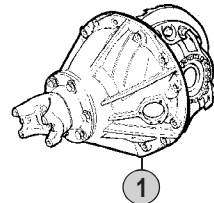

Adattabile a:
Suitable To:

SCANIA

ModelliAssale/ AxlesModels
R560-R660 (Rear)

RB660+ R660
RB662
Fortandemaxlesee
intermediateaxle
speed

R560
R660

DifferentialAssy

Models

Serie4-SerieP-SerieR

94 C- 94 D- 94 G- 94 L- 114 C- 114 G- 114 L- 124 C- 124 G- 124 L
P340 - P380 - P420 - P480 - R340 - R380 - R420 - R480 Bus K94 /114 CLB

K.N. LASTVOGNSGENBRUG
Second-hand trucks and spare parts

All original equipment manufacturers numbers, symbols, pictures, models and description used in this catalogue are for reference only, and it is not implied that any part listed is the product of these manufacturers. Tutti i nostri particolari non sono originali ma con essi intercambiabili. I riferimenti originali, le figure, i modelli sono esposti a semplice titolo indicativo. La nostra produzione riporta il nostro marchio.