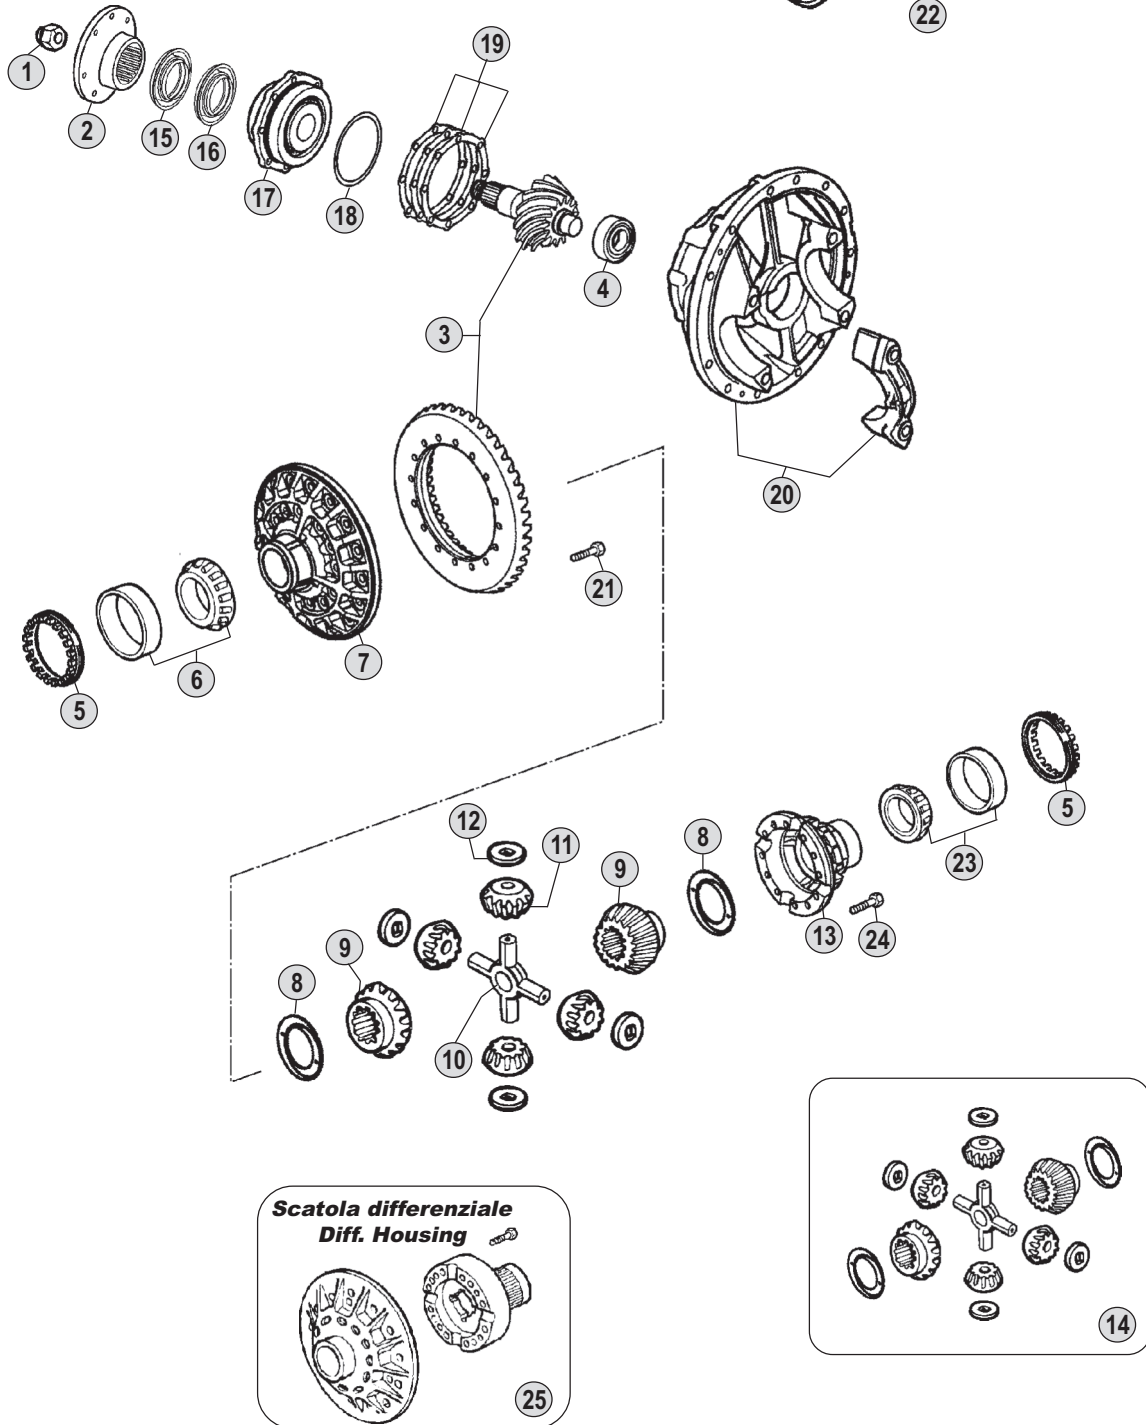

Adattabile a : **VOLVO**  
 Suitable To :

**RS1344B(Rear)**

**Diff.Assy**

All original equipment manufacturers' numbers, symbols, pictures, models and description used in this catalogue are for reference only and it is not implied that any part listed is the product of these manufacturers. Tutti i nostri particolari non sono originali ma con essi intercambiabili. I riferimenti originali, le figure, i modelli e le descrizioni riportate nel nostro marchio.

**Models**

RS1344B FM7 - FM9 - FM10 - FH12 - FM12

**K.N. LASTVOGNSGENBRUG**  
 Second-hand trucks and spare parts