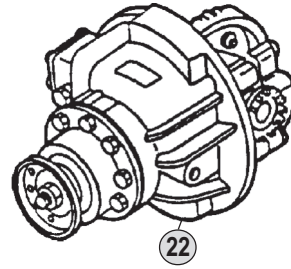

Adattabile a : **VOLVO**  
 Suitable To :

**RS1344B(Rear)**

**Diff.Assy**

All original equipment manufacturers' numbers, symbols, pictures, models and description used in this catalogue are for reference only and it is not implied that any part listed is the product of these manufacturers. Tutti i nostri particolari non sono originali ma con essi intercambiabili. I riferimenti originali, le figure, i modelli e le descrizioni riportate nel nostro marchio.

**Models**

RS1344B FM7 - FM9 - FM10 - FH12 - FM12

**K.N. LASTVOGNSGENBRUG**  
 Second-hand trucks and spare parts