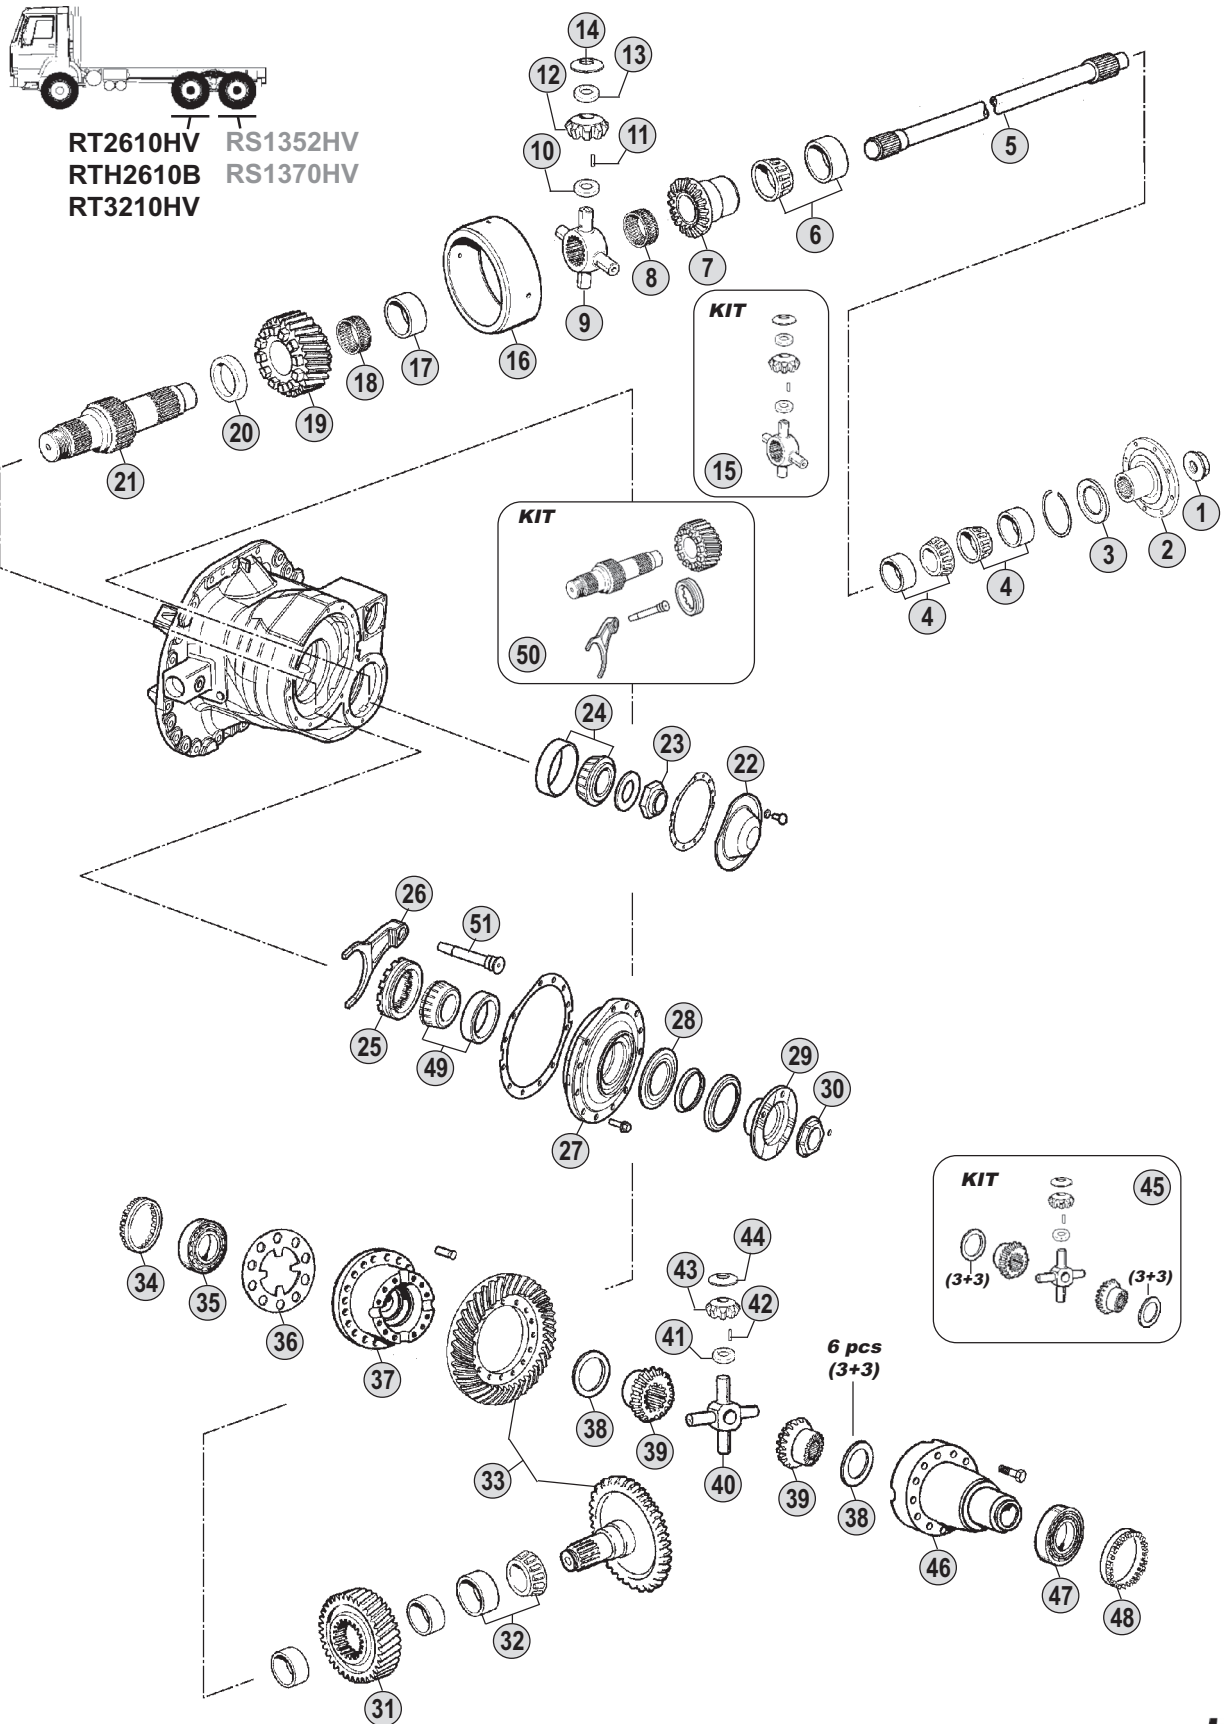

Adattabile a : **VOLVO** RT2610HV - RTH2610B - RT3210  
 Suitable To : **(Intermediate)**

All original equipment manufacturers' numbers, symbols, pictures, models and description used in this catalogue are for reference and it is not implied that any part listed is the product of these manufactures. Tutti i nostri particolari non sono originali ma con essi intercambiabili. I riferimenti originali, le figure, i modelli e le descrizioni sono riportati nel nostro marchio.

Models

RT2610HV	FM7 - FM9 - FM10 - FH12 - FM12 - NH12 - FH16
RTH2610B	FM7 - FM9 - FM10 - FH12 - FM12 - NH12 - FH16
RT3210HV	FM7 - FM9 - FM10 - FH12 - FM12 - NH12 - FH16

**K.N. LASTVOGNSGENBRUG**  
 Second-hand trucks and spare parts