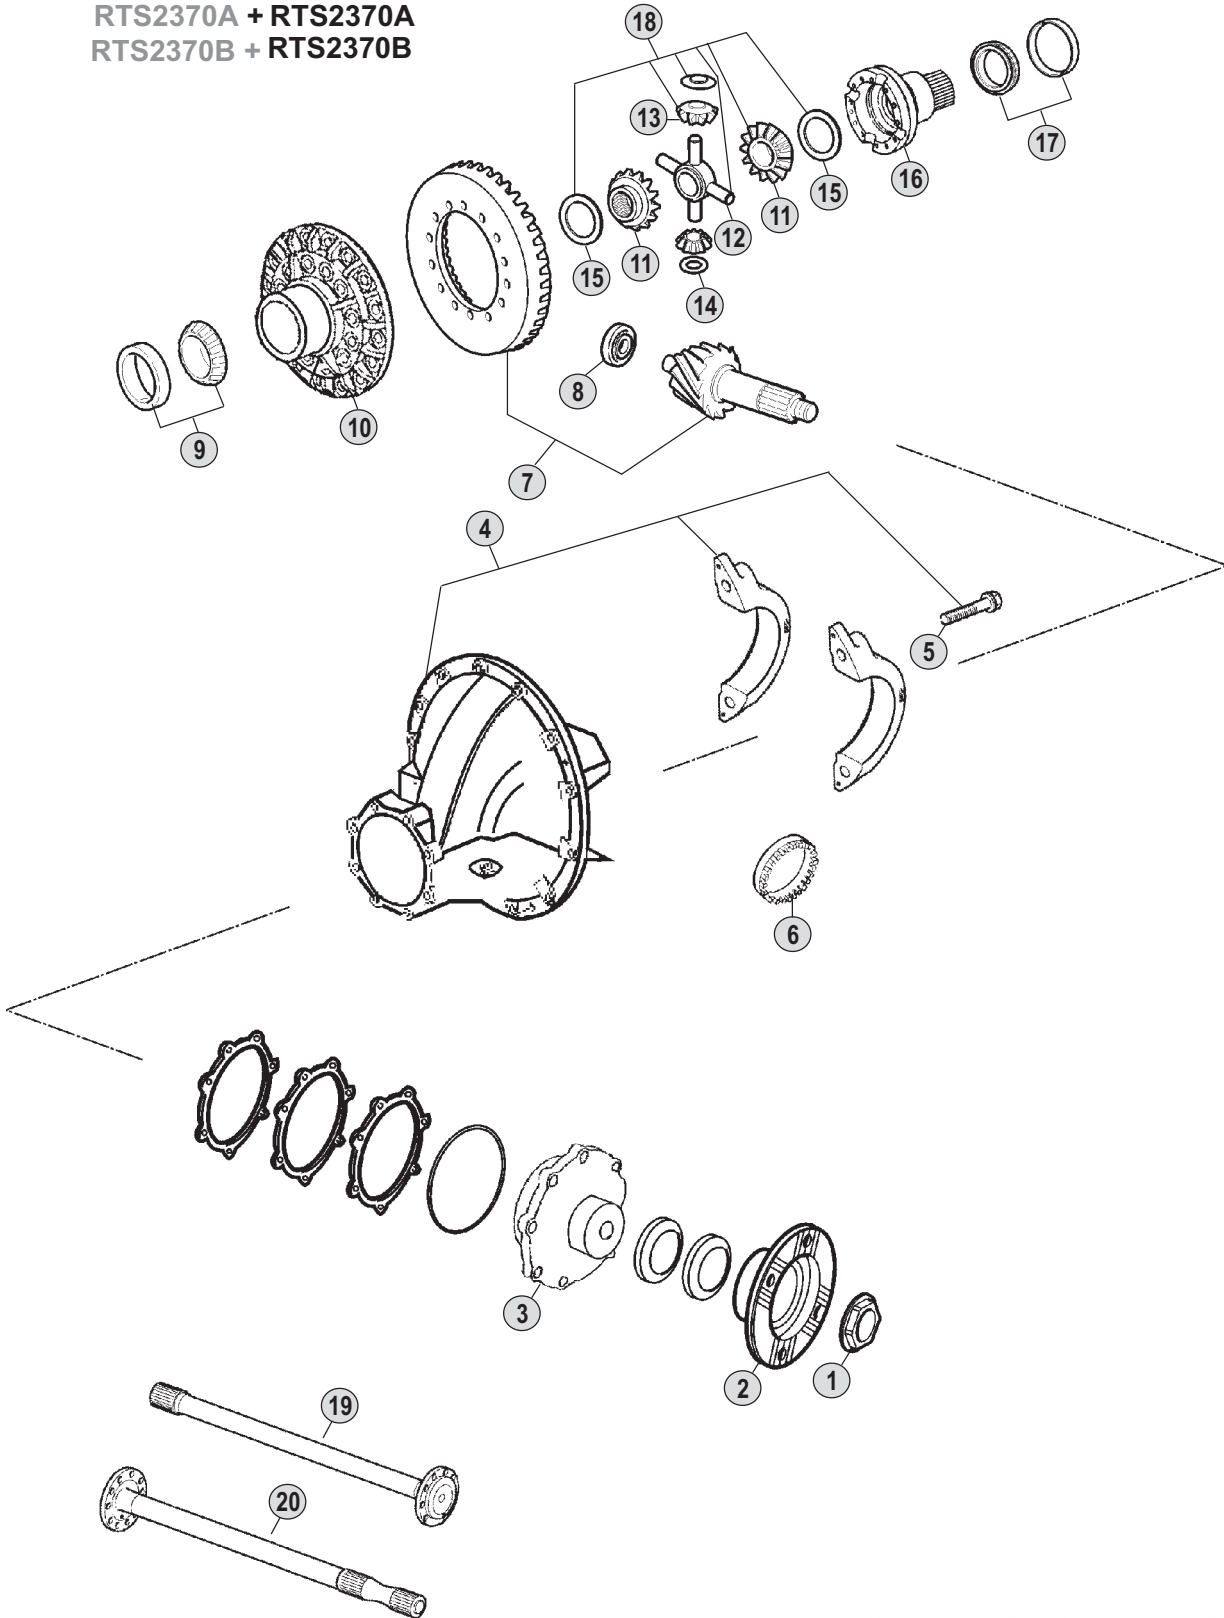

Adattabile a : **VOLVO**
Suitable To :

RTS2370A-RTS2370B(Rear)

RTS2370A + RTS2370A
RTS2370B + RTS2370B

Models

RTS2370A/B FH12 - FH16 FM9 - FM12 - NH12

K.N. LASTVOGNSGENBRUG
Second-hand trucks and spare parts

All original equipment manufacturers' numbers, symbols, pictures, models and description used in this catalogue are for reference only and it is not implied that any part listed is the product of these manufacturers. Tutti i nostri particolari non sono originali ma con essi intercambiabili. I riferimenti originali, le figure, i modelli e le descrizioni riportate in questo catalogo sono solo a scopo di riferimento.