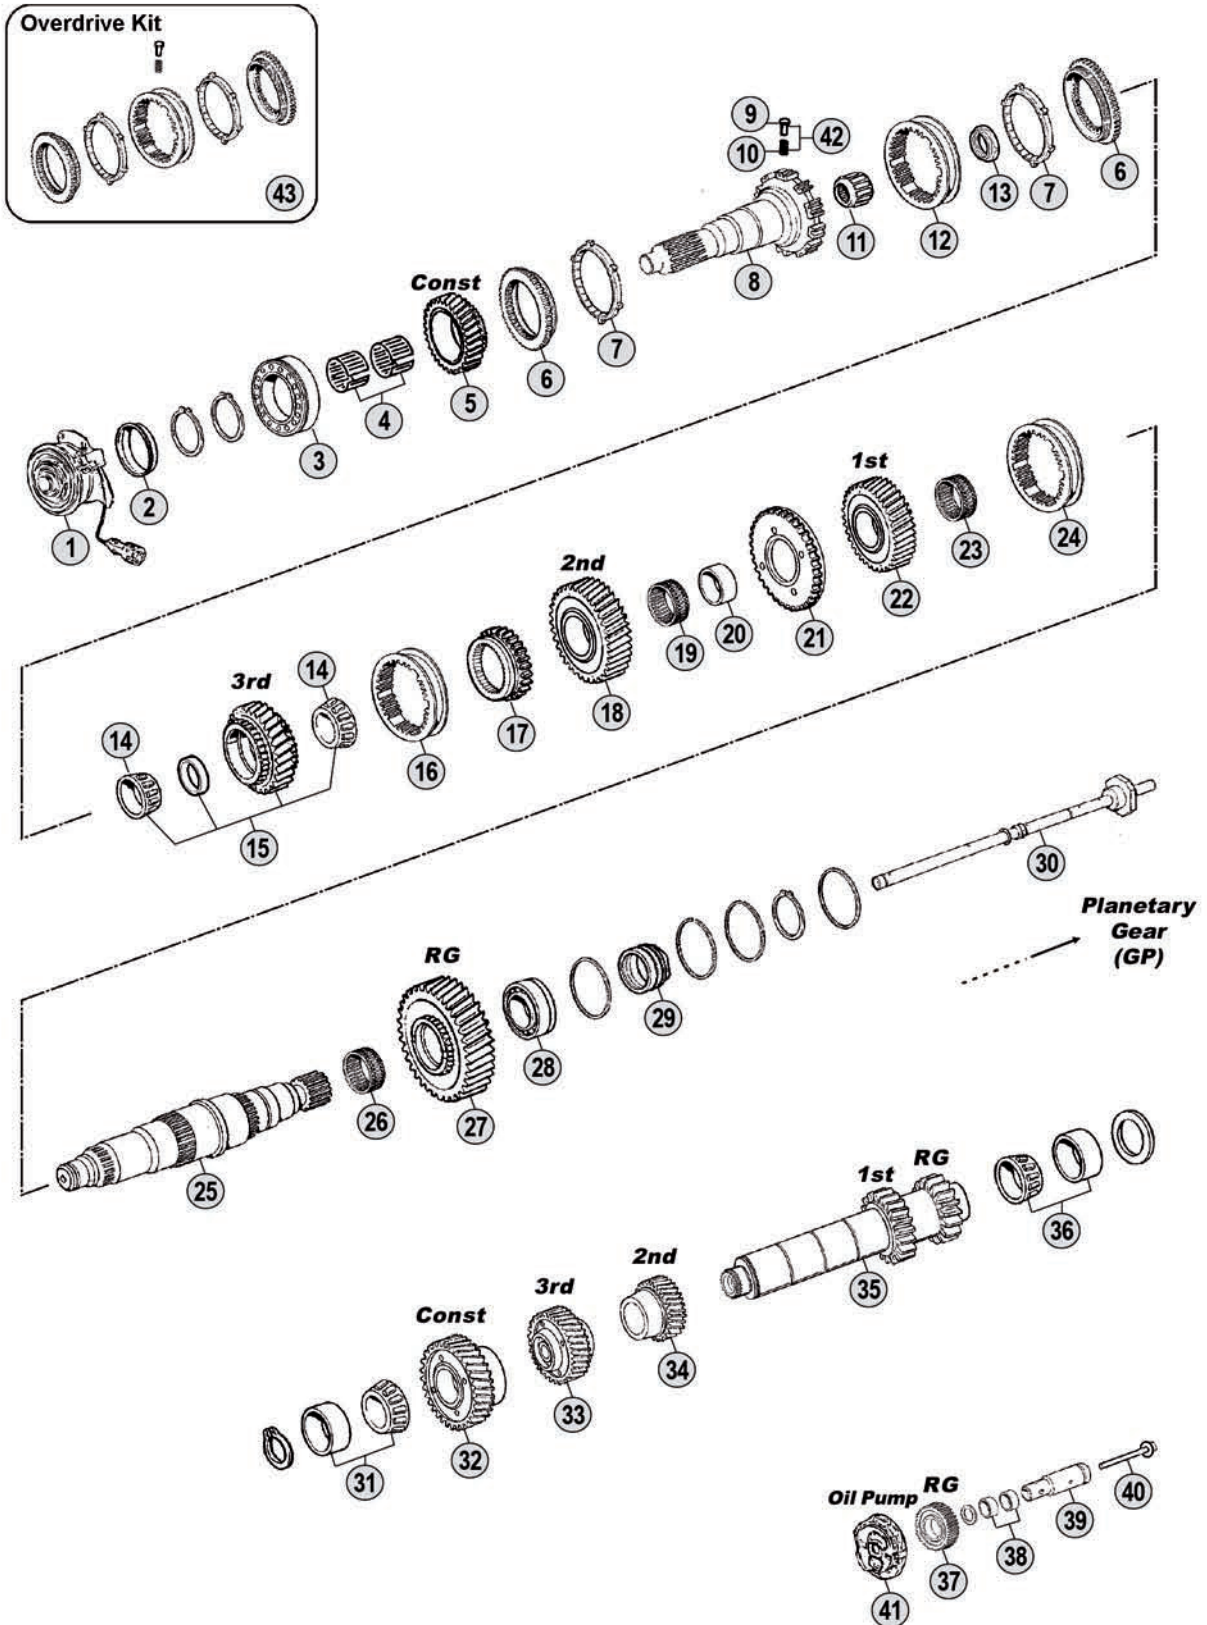

Adattabile a :
Suitable To :

VOLVO AT2412D/2812D - AT(O)2612D/3112D

Models

AT2412D - AT2612D - ATO2612D FH12 - FH13
AT2812D - ATO3112D FH16

K.N. LASTVOGNSGENBRUG
Second-hand trucks and spare parts